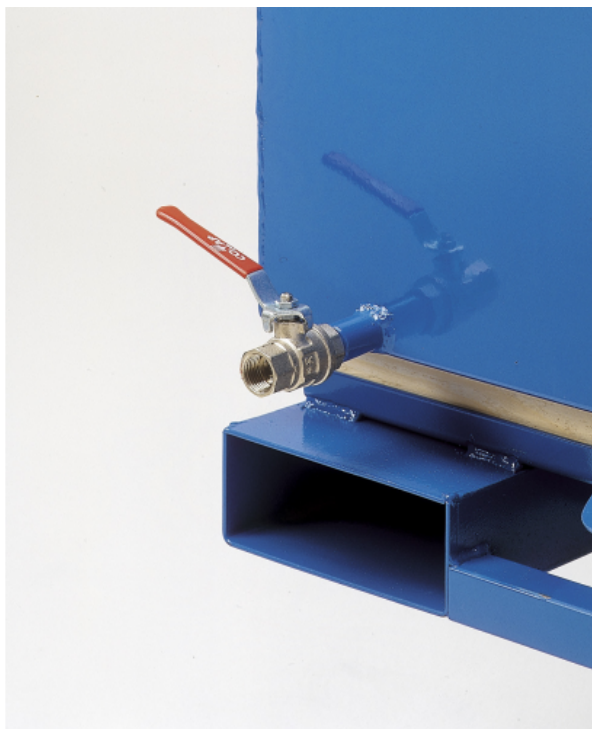

Option Tamis + Robinet - Benne à caisse basculante

Reference: 8MOPBE15X0N505

Product features:

Product description: