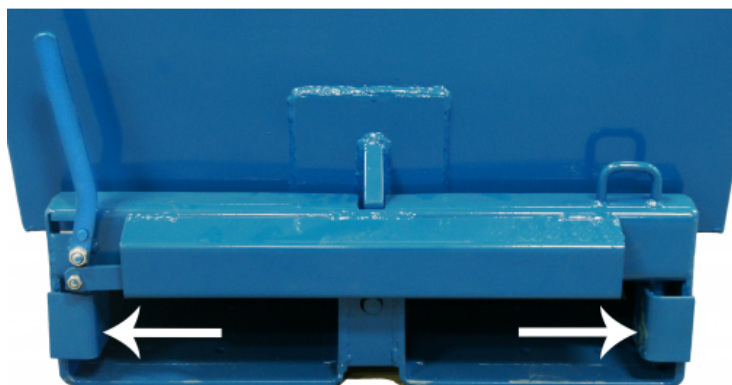

Accessoires pour bennes auto-basculantes

Reference: 8MOPBC01X0N519

Product features:

Product description: